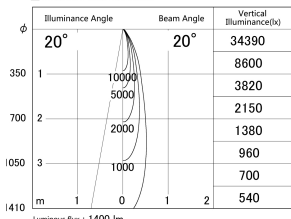

Item no. DD161-1520MB9027-TL

Series Name: AMMA Φ80 series Lens type adjustable Antiglare (DD161-AG)

■ Lighting Distribution Curve (cd/1000 lm)

Installation	Recessed mount
Type	High-efficiency antiglare type adjustable downlight
Fixture wattage	14W
Beam angle	20deg
Color Temp.	2700K
CRI	Ra>90
Luminous	1401 lm
Body	Die-castaluminumalloy
Body finish	N/A
Trim finish	Black
Reflector finish	Mirror
IP Rate	IP20
Light source	COB module
Input Voltage	AC220~240V
Dimming Type	Non-Dimmable
Certificate	CE,CCC
Cut Hole	80mm