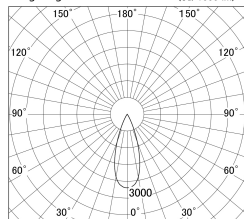

Installation	Recessed mount
Type	High-efficiency antiglare type adjustable downlight
Fixture wattage	14W
Beam angle	36deg
Color Temp.	2700K
CRI	Ra>90
Luminous	1382 lm
Body	Die-castaluminumalloy
Body finish	N/A
Trim finish	Black
Reflector finish	Mirror
IP Rate	IP20
Light source	COB module
Input Voltage	AC220~240V
Dimming Type	Non-Dimmable
Certificate	CE,CCC
Cut Hole	80mm

■ Lighting Distribution Curve (cd/1000 lm)