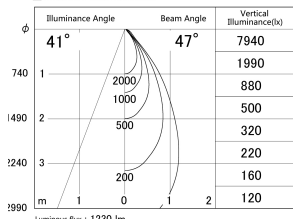

Item no. DD161-1545MB9027-TL

Series Name: AMMA Φ80 series Lens type adjustable Antiglare (DD161-AG)

■ Lighting Distribution Curve (cd/1000 lm)

Installation	Recessed mount
Type	High-efficiency antiglare type adjustable downlight
Fixture wattage	14W
Beam angle	47deg
Color Temp.	2700K
CRI	Ra>90
Luminous	1229 lm
Body	Die-castaluminumalloy
Body finish	N/A
Trim finish	Black
Reflector finish	Mirror
IP Rate	IP20
Light source	COB module
Input Voltage	AC220~240V
Dimming Type	Non-Dimmable
Certificate	CE,CCC
Cut Hole	80mm