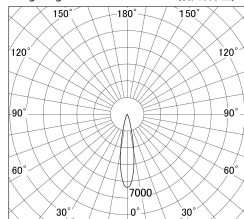

Installation	Recessed mount
Type	High-efficiency antiglare type adjustable downlight
Fixture wattage	21W
Beam angle	20deg
Color Temp.	2700K
CRI	Ra>90
Luminous	1956 lm
Body	Die-castaluminumalloy
Body finish	N/A
Trim finish	Black
Reflector finish	Mirror
IP Rate	IP20
Light source	COB module
Input Voltage	AC220~240V
Dimming Type	Non-Dimmable
Certificate	CE,CCC
Cut Hole	80mm

■ Lighting Distribution Curve (cd/1000 lm)