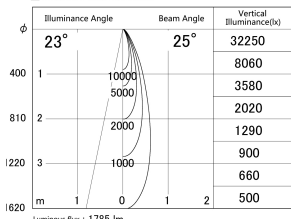

Item no. DD161-2025MB9027-TL

Series Name: AMMA Φ80 series Lens type adjustable Antiglare (DD161-AG)

■ Lighting Distribution Curve (cd/1000 lm)

Installation	Recessed mount
Type	High-efficiency antiglare type adjustable downlight
Fixture wattage	21W
Beam angle	25deg
Color Temp.	2700K
CRI	Ra>90
Luminous	1787 lm
Body	Die-castaluminumalloy
Body finish	N/A
Trim finish	Black
Reflector finish	Mirror
IP Rate	IP20
Light source	COB module
Input Voltage	AC220~240V
Dimming Type	Non-Dimmable
Certificate	CE,CCC
Cut Hole	80mm