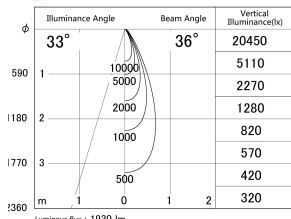

Item no. DD161-2035MB9027-TL

Series Name: AMMA Φ80 series Lens type adjustable Antiglare (DD161-AG)

■ Lighting Distribution Curve (cd/1000 lm)

Installation	Recessed mount
Type	High-efficiency antiglare type adjustable downlight
Fixture wattage	21W
Beam angle	36deg
Color Temp.	2700K
CRI	Ra>90
Luminous	1930 lm
Body	Die-castaluminumalloy
Body finish	N/A
Trim finish	Black
Reflector finish	Mirror
IP Rate	IP20
Light source	COB module
Input Voltage	AC220~240V
Dimming Type	Non-Dimmable
Certificate	CE,CCC
Cut Hole	80mm