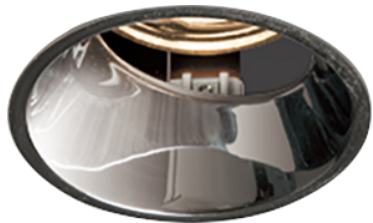

Item no. DD161-2035MB9027-TL

Series Name: AMMA Φ80 series Lens type adjustable Antiglare (DD161-AG)