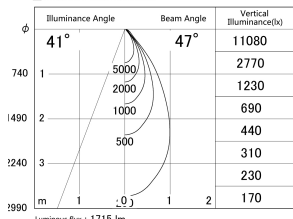

Item no. DD161-2045MB9027-TL

Series Name: AMMA Φ80 series Lens type adjustable Antiglare (DD161-AG)

■ Lighting Distribution Curve (cd/1000 lm)

Installation	Recessed mount
Type	High-efficiency antiglare type adjustable downlight
Fixture wattage	21W
Beam angle	47deg
Color Temp.	2700K
CRI	Ra>90
Luminous	1715 lm
Body	Die-castaluminumalloy
Body finish	N/A
Trim finish	Black
Reflector finish	Mirror
IP Rate	IP20
Light source	COB module
Input Voltage	AC220~240V
Dimming Type	Non-Dimmable
Certificate	CE,CCC
Cut Hole	80mm