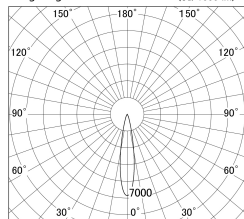

Installation	Recessed mount
Type	High-efficiency antiglare type adjustable downlight
Fixture wattage	24W
Beam angle	19deg
Color Temp.	2700K
CRI	Ra>90
Luminous	1936 lm
Body	Die-castaluminumalloy
Body finish	N/A
Trim finish	Black
Reflector finish	Mirror
IP Rate	IP20
Light source	COB module
Input Voltage	AC220~240V
Dimming Type	Non-Dimmable
Certificate	CE,CCC
Cut Hole	80mm

■ Lighting Distribution Curve (cd/1000 lm)