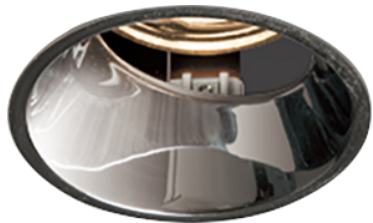

Item no. DD161-2525MB9027-TL

Series Name: AMMA Φ 80 series Lens type adjustable Antiglare (DD161-AG)