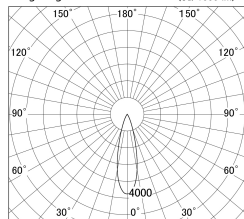

Installation	Recessed mount
Type	High-efficiency antiglare type adjustable downlight
Fixture wattage	24W
Beam angle	27deg
Color Temp.	2700K
CRI	Ra>90
Luminous	2113 lm
Body	Die-castaluminumalloy
Body finish	N/A
Trim finish	Black
Reflector finish	Mirror
IP Rate	IP20
Light source	COB module
Input Voltage	AC220~240V
Dimming Type	Non-Dimmable
Certificate	CE,CCC
Cut Hole	80mm

■ Lighting Distribution Curve (cd/1000 lm)