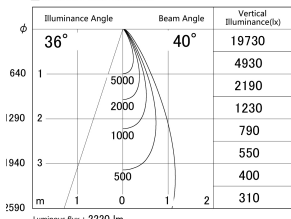

Item no. DD161-2540MB9027-TL

Series Name: AMMA Φ80 series Lens type adjustable Antiglare (DD161-AG)

■ Lighting Distribution Curve (cd/1000 lm)

Installation	Recessed mount
Type	High-efficiency antiglare type adjustable downlight
Fixture wattage	24W
Beam angle	40deg
Color Temp.	2700K
CRI	Ra>90
Luminous	2221 lm
Body	Die-castaluminumalloy
Body finish	N/A
Trim finish	Black
Reflector finish	Mirror
IP Rate	IP20
Light source	COB module
Input Voltage	AC220~240V
Dimming Type	Non-Dimmable
Certificate	CE,CCC
Cut Hole	80mm