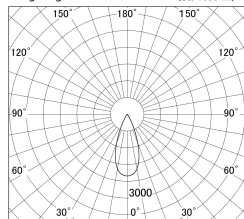

■ Lighting Distribution Curve (cd/1000 lm)