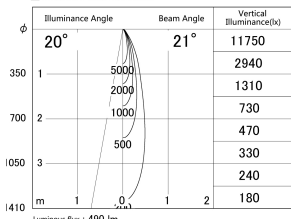

Item no. DD161-0520MB9030-TL

Series Name: AMMA Φ80 series Lens type adjustable Antiglare (DD161-AG)

■ Lighting Distribution Curve (cd/1000 lm)

Installation	Recessed mount
Type	High-efficiency antiglare type adjustable downlight
Fixture wattage	5W
Beam angle	21deg
Color Temp.	3000K
CRI	Ra>90
Luminous	489 lm
Body	Die-castaluminumalloy
Body finish	N/A
Trim finish	Black
Reflector finish	Mirror
IP Rate	IP20
Light source	COB module
Input Voltage	AC220~240V
Dimming Type	Non-Dimmable
Certificate	CE,CCC
Cut Hole	80mm