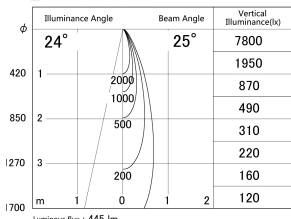

Item no. DD161-0525MB9030-TL

Series Name: AMMA Φ80 series Lens type adjustable Antiglare (DD161-AG)

■ Lighting Distribution Curve (cd/1000 lm)

Installation	Recessed mount
Type	High-efficiency antiglare type adjustable downlight
Fixture wattage	5W
Beam angle	25deg
Color Temp.	3000K
CRI	Ra>90
Luminous	444 lm
Body	Die-castaluminumalloy
Body finish	N/A
Trim finish	Black
Reflector finish	Mirror
IP Rate	IP20
Light source	COB module
Input Voltage	AC220~240V
Dimming Type	Non-Dimmable
Certificate	CE,CCC
Cut Hole	80mm