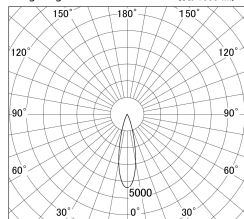

■ Lighting Distribution Curve (cd/1000 lm)