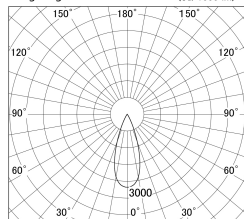

■ Lighting Distribution Curve (cd/1000 lm)