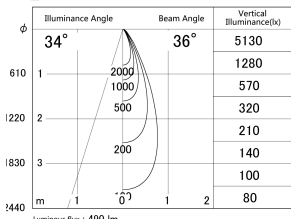

Item no. DD161-0535MB9030-TL

Series Name: AMMA Φ80 series Lens type adjustable Antiglare (DD161-AG)

■ Lighting Distribution Curve (cd/1000 lm)

Installation	Recessed mount
Type	High-efficiency antiglare type adjustable downlight
Fixture wattage	5W
Beam angle	36deg
Color Temp.	3000K
CRI	Ra>90
Luminous	489 lm
Body	Die-castaluminumalloy
Body finish	N/A
Trim finish	Black
Reflector finish	Mirror
IP Rate	IP20
Light source	COB module
Input Voltage	AC220~240V
Dimming Type	Non-Dimmable
Certificate	CE,CCC
Cut Hole	80mm