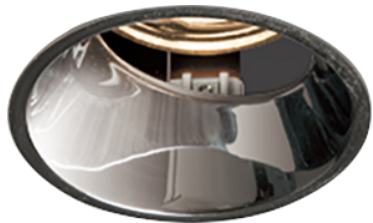

Item no. DD161-0545MB9030-TL

Series Name: AMMA Φ80 series Lens type adjustable Antiglare (DD161-AG)