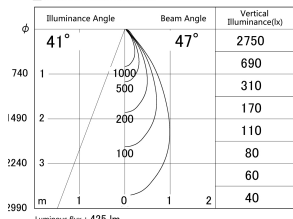

Item no. DD161-0545MB9030-TL

Series Name: AMMA Φ80 series Lens type adjustable Antiglare (DD161-AG)

■ Lighting Distribution Curve (cd/1000 lm)

Installation	Recessed mount
Type	High-efficiency antiglare type adjustable downlight
Fixture wattage	5W
Beam angle	47deg
Color Temp.	3000K
CRI	Ra>90
Luminous	426 lm
Body	Die-castaluminumalloy
Body finish	N/A
Trim finish	Black
Reflector finish	Mirror
IP Rate	IP20
Light source	COB module
Input Voltage	AC220~240V
Dimming Type	Non-Dimmable
Certificate	CE,CCC
Cut Hole	80mm