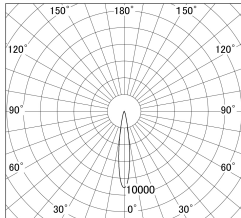

■ Lighting Distribution Curve (cd/1000 lm)