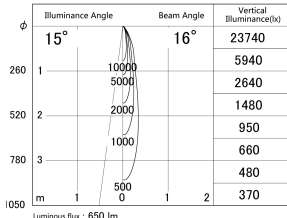

Item no. DD161-0815MB9030-TL

Series Name: AMMA Φ80 series Lens type adjustable Antiglare (DD161-AG)

■ Lighting Distribution Curve (cd/1000 lm)

Installation	Recessed mount
Type	High-efficiency antiglare type adjustable downlight
Fixture wattage	7.5W
Beam angle	16deg
Color Temp.	3000K
CRI	Ra>90
Luminous	648 lm
Body	Die-castaluminumalloy
Body finish	N/A
Trim finish	Black
Reflector finish	Mirror
IP Rate	IP20
Light source	COB module
Input Voltage	AC220~240V
Dimming Type	Non-Dimmable
Certificate	CE,CCC
Cut Hole	80mm