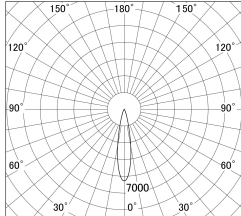

■ Lighting Distribution Curve (cd/1000 lm)