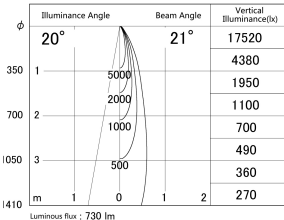

Item no. DD161-0820MB9030-TL

Series Name: AMMA Φ80 series Lens type adjustable Antiglare (DD161-AG)

■ Lighting Distribution Curve (cd/1000 lm)

Installation	Recessed mount
Type	High-efficiency antiglare type adjustable downlight
Fixture wattage	7.5W
Beam angle	21deg
Color Temp.	3000K
CRI	Ra>90
Luminous	729 lm
Body	Die-castaluminumalloy
Body finish	N/A
Trim finish	Black
Reflector finish	Mirror
IP Rate	IP20
Light source	COB module
Input Voltage	AC220~240V
Dimming Type	Non-Dimmable
Certificate	CE,CCC
Cut Hole	80mm