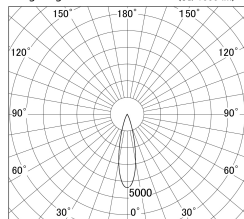

Installation	Recessed mount
Type	High-efficiency antiglare type adjustable downlight
Fixture wattage	7.5W
Beam angle	25deg
Color Temp.	3000K
CRI	Ra>90
Luminous	661 lm
Body	Die-castaluminumalloy
Body finish	N/A
Trim finish	Black
Reflector finish	Mirror
IP Rate	IP20
Light source	COB module
Input Voltage	AC220~240V
Dimming Type	Non-Dimmable
Certificate	CE,CCC
Cut Hole	80mm

■ Lighting Distribution Curve (cd/1000 lm)