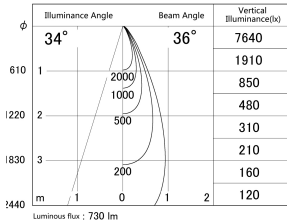

Item no. DD161-0835MB9030-TL

Series Name: AMMA Φ80 series Lens type adjustable Antiglare (DD161-AG)

■ Lighting Distribution Curve (cd/1000 lm)

Installation	Recessed mount
Type	High-efficiency antiglare type adjustable downlight
Fixture wattage	7.5W
Beam angle	36deg
Color Temp.	3000K
CRI	Ra>90
Luminous	728 lm
Body	Die-castaluminumalloy
Body finish	N/A
Trim finish	Black
Reflector finish	Mirror
IP Rate	IP20
Light source	COB module
Input Voltage	AC220~240V
Dimming Type	Non-Dimmable
Certificate	CE,CCC
Cut Hole	80mm