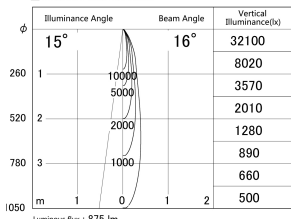

Item no. DD161-1015MB9030-TL

Series Name: AMMA Φ80 series Lens type adjustable Antiglare (DD161-AG)

■ Lighting Distribution Curve (cd/1000 lm)

Installation	Recessed mount
Type	High-efficiency antiglare type adjustable downlight
Fixture wattage	10.5W
Beam angle	16deg
Color Temp.	3000K
CRI	Ra>90
Luminous	876 lm
Body	Die-castaluminumalloy
Body finish	N/A
Trim finish	Black
Reflector finish	Mirror
IP Rate	IP20
Light source	COB module
Input Voltage	AC220~240V
Dimming Type	Non-Dimmable
Certificate	CE,CCC
Cut Hole	80mm