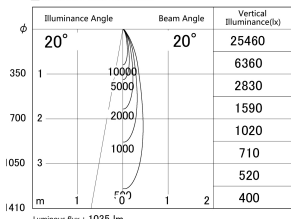

Item no. DD161-1020MB9030-TL

Series Name: AMMA Φ80 series Lens type adjustable Antiglare (DD161-AG)

■ Lighting Distribution Curve (cd/1000 lm)

Installation	Recessed mount
Type	High-efficiency antiglare type adjustable downlight
Fixture wattage	10.5W
Beam angle	20deg
Color Temp.	3000K
CRI	Ra>90
Luminous	1037 lm
Body	Die-castaluminumalloy
Body finish	N/A
Trim finish	Black
Reflector finish	Mirror
IP Rate	IP20
Light source	COB module
Input Voltage	AC220~240V
Dimming Type	Non-Dimmable
Certificate	CE,CCC
Cut Hole	80mm