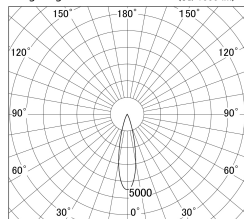

■ Lighting Distribution Curve (cd/1000 lm)