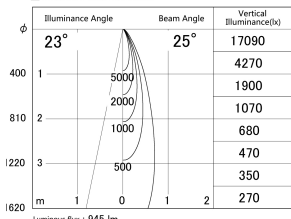

Item no. DD161-1025MB9030-TL

Series Name: AMMA Φ80 series Lens type adjustable Antiglare (DD161-AG)

■ Lighting Distribution Curve (cd/1000 lm)

Installation	Recessed mount
Type	High-efficiency antiglare type adjustable downlight
Fixture wattage	10.5W
Beam angle	25deg
Color Temp.	3000K
CRI	Ra>90
Luminous	947 lm
Body	Die-castaluminumalloy
Body finish	N/A
Trim finish	Black
Reflector finish	Mirror
IP Rate	IP20
Light source	COB module
Input Voltage	AC220~240V
Dimming Type	Non-Dimmable
Certificate	CE,CCC
Cut Hole	80mm