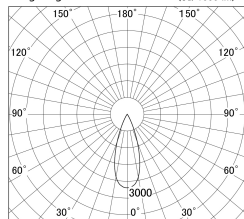

■ Lighting Distribution Curve (cd/1000 lm)