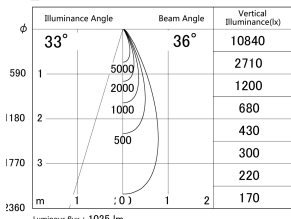

Item no. DD161-1035MB9030-TL

Series Name: AMMA Φ80 series Lens type adjustable Antiglare (DD161-AG)

■ Lighting Distribution Curve (cd/1000 lm)

Installation	Recessed mount
Type	High-efficiency antiglare type adjustable downlight
Fixture wattage	10.5W
Beam angle	36deg
Color Temp.	3000K
CRI	Ra>90
Luminous	1023 lm
Body	Die-castaluminumalloy
Body finish	N/A
Trim finish	Black
Reflector finish	Mirror
IP Rate	IP20
Light source	COB module
Input Voltage	AC220~240V
Dimming Type	Non-Dimmable
Certificate	CE,CCC
Cut Hole	80mm