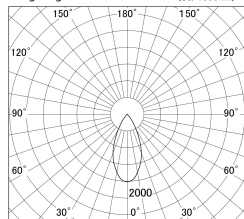

■ Lighting Distribution Curve (cd/1000 lm)