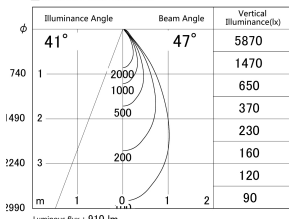

Item no. DD161-1045MB9030-TL

Series Name: AMMA Φ80 series Lens type adjustable Antiglare (DD161-AG)

■ Lighting Distribution Curve (cd/1000 lm)

Installation	Recessed mount
Type	High-efficiency antiglare type adjustable downlight
Fixture wattage	10.5W
Beam angle	47deg
Color Temp.	3000K
CRI	Ra>90
Luminous	909 lm
Body	Die-castaluminumalloy
Body finish	N/A
Trim finish	Black
Reflector finish	Mirror
IP Rate	IP20
Light source	COB module
Input Voltage	AC220~240V
Dimming Type	Non-Dimmable
Certificate	CE,CCC
Cut Hole	80mm