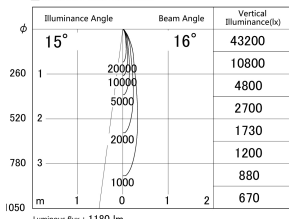

Item no. DD161-1515MB9030-TL

Series Name: AMMA Φ 80 series Lens type adjustable Antiglare (DD161-AG)

■ Lighting Distribution Curve (cd/1000 lm)

Installation	Recessed mount
Type	High-efficiency antiglare type adjustable downlight
Fixture wattage	14W
Beam angle	16deg
Color Temp.	3000K
CRI	Ra>90
Luminous	1179 lm
Body	Die-castaluminumalloy
Body finish	N/A
Trim finish	Black
Reflector finish	Mirror
IP Rate	IP20
Light source	COB module
Input Voltage	AC220~240V
Dimming Type	Non-Dimmable
Certificate	CE,CCC
Cut Hole	80mm