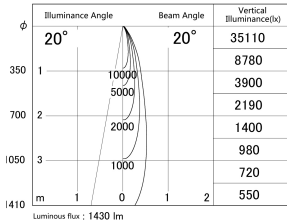

Item no. DD161-1520MB9030-TL

Series Name: AMMA Φ80 series Lens type adjustable Antiglare (DD161-AG)

■ Lighting Distribution Curve (cd/1000 lm)

Installation	Recessed mount
Type	High-efficiency antiglare type adjustable downlight
Fixture wattage	14W
Beam angle	20deg
Color Temp.	3000K
CRI	Ra>90
Luminous	1430 lm
Body	Die-castaluminumalloy
Body finish	N/A
Trim finish	Black
Reflector finish	Mirror
IP Rate	IP20
Light source	COB module
Input Voltage	AC220~240V
Dimming Type	Non-Dimmable
Certificate	CE,CCC
Cut Hole	80mm