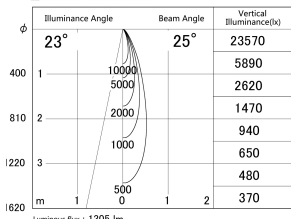

Item no. DD161-1525MB9030-TL

Series Name: AMMA Φ80 series Lens type adjustable Antiglare (DD161-AG)

■ Lighting Distribution Curve (cd/1000 lm)

Installation	Recessed mount
Type	High-efficiency antiglare type adjustable downlight
Fixture wattage	14W
Beam angle	25deg
Color Temp.	3000K
CRI	Ra>90
Luminous	1306 lm
Body	Die-castaluminumalloy
Body finish	N/A
Trim finish	Black
Reflector finish	Mirror
IP Rate	IP20
Light source	COB module
Input Voltage	AC220~240V
Dimming Type	Non-Dimmable
Certificate	CE,CCC
Cut Hole	80mm