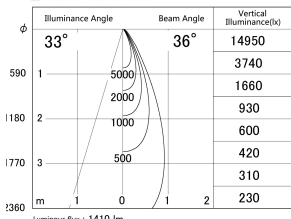

Item no. DD161-1535MB9030-TL

Series Name: AMMA Φ80 series Lens type adjustable Antiglare (DD161-AG)

■ Lighting Distribution Curve (cd/1000 lm)

Installation	Recessed mount
Type	High-efficiency antiglare type adjustable downlight
Fixture wattage	14W
Beam angle	36deg
Color Temp.	3000K
CRI	Ra>90
Luminous	1411 lm
Body	Die-castaluminumalloy
Body finish	N/A
Trim finish	Black
Reflector finish	Mirror
IP Rate	IP20
Light source	COB module
Input Voltage	AC220~240V
Dimming Type	Non-Dimmable
Certificate	CE,CCC
Cut Hole	80mm