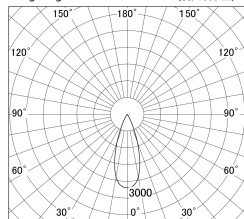

■ Lighting Distribution Curve (cd/1000 lm)