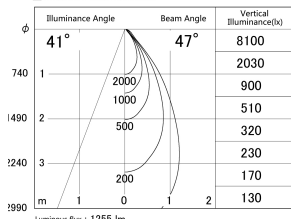

Item no. DD161-1545MB9030-TL

Series Name: AMMA Φ80 series Lens type adjustable Antiglare (DD161-AG)

■ Lighting Distribution Curve (cd/1000 lm)

Installation	Recessed mount
Type	High-efficiency antiglare type adjustable downlight
Fixture wattage	14W
Beam angle	47deg
Color Temp.	3000K
CRI	Ra>90
Luminous	1254 lm
Body	Die-castaluminumalloy
Body finish	N/A
Trim finish	Black
Reflector finish	Mirror
IP Rate	IP20
Light source	COB module
Input Voltage	AC220~240V
Dimming Type	Non-Dimmable
Certificate	CE,CCC
Cut Hole	80mm