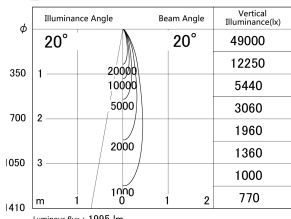

Item no. DD161-2020MB9030-TL

Series Name: AMMA Φ80 series Lens type adjustable Antiglare (DD161-AG)

■ Lighting Distribution Curve (cd/1000 lm)

Installation	Recessed mount
Type	High-efficiency antiglare type adjustable downlight
Fixture wattage	21W
Beam angle	20deg
Color Temp.	3000K
CRI	Ra>90
Luminous	1996 lm
Body	Die-castaluminumalloy
Body finish	N/A
Trim finish	Black
Reflector finish	Mirror
IP Rate	IP20
Light source	COB module
Input Voltage	AC220~240V
Dimming Type	Non-Dimmable
Certificate	CE,CCC
Cut Hole	80mm