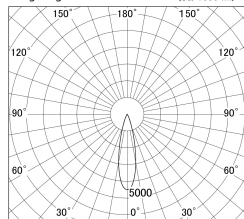

Installation	Recessed mount
Type	High-efficiency antiglare type adjustable downlight
Fixture wattage	21W
Beam angle	25deg
Color Temp.	3000K
CRI	Ra>90
Luminous	1823 lm
Body	Die-castaluminumalloy
Body finish	N/A
Trim finish	Black
Reflector finish	Mirror
IP Rate	IP20
Light source	COB module
Input Voltage	AC220~240V
Dimming Type	Non-Dimmable
Certificate	CE,CCC
Cut Hole	80mm

■ Lighting Distribution Curve (cd/1000 lm)