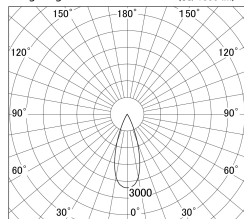

■ Lighting Distribution Curve (cd/1000 lm)