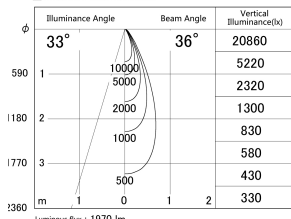

Item no. DD161-2035MB9030-TL

Series Name: AMMA Φ80 series Lens type adjustable Antiglare (DD161-AG)

■ Lighting Distribution Curve (cd/1000 lm)

Installation	Recessed mount
Type	High-efficiency antiglare type adjustable downlight
Fixture wattage	21W
Beam angle	36deg
Color Temp.	3000K
CRI	Ra>90
Luminous	1969 lm
Body	Die-castaluminumalloy
Body finish	N/A
Trim finish	Black
Reflector finish	Mirror
IP Rate	IP20
Light source	COB module
Input Voltage	AC220~240V
Dimming Type	Non-Dimmable
Certificate	CE,CCC
Cut Hole	80mm