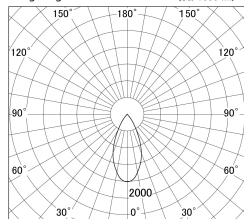

Installation	Recessed mount
Type	High-efficiency antiglare type adjustable downlight
Fixture wattage	21W
Beam angle	47deg
Color Temp.	3000K
CRI	Ra>90
Luminous	1750 lm
Body	Die-castaluminumalloy
Body finish	N/A
Trim finish	Black
Reflector finish	Mirror
IP Rate	IP20
Light source	COB module
Input Voltage	AC220~240V
Dimming Type	Non-Dimmable
Certificate	CE,CCC
Cut Hole	80mm

■ Lighting Distribution Curve (cd/1000 lm)