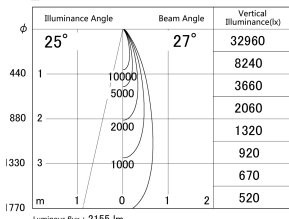

Item no. DD161-2525MB9030-TL

Series Name: AMMA Φ80 series Lens type adjustable Antiglare (DD161-AG)

■ Lighting Distribution Curve (cd/1000 lm)

Installation	Recessed mount
Type	High-efficiency antiglare type adjustable downlight
Fixture wattage	24W
Beam angle	27deg
Color Temp.	3000K
CRI	Ra>90
Luminous	2156 lm
Body	Die-castaluminumalloy
Body finish	N/A
Trim finish	Black
Reflector finish	Mirror
IP Rate	IP20
Light source	COB module
Input Voltage	AC220~240V
Dimming Type	Non-Dimmable
Certificate	CE,CCC
Cut Hole	80mm