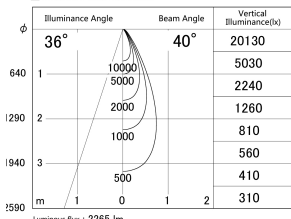

Item no. DD161-2540MB9030-TL

Series Name: AMMA Φ80 series Lens type adjustable Antiglare (DD161-AG)

■ Lighting Distribution Curve (cd/1000 lm)

Installation	Recessed mount
Type	High-efficiency antiglare type adjustable downlight
Fixture wattage	24W
Beam angle	40deg
Color Temp.	3000K
CRI	Ra>90
Luminous	2266 lm
Body	Die-castaluminumalloy
Body finish	N/A
Trim finish	Black
Reflector finish	Mirror
IP Rate	IP20
Light source	COB module
Input Voltage	AC220~240V
Dimming Type	Non-Dimmable
Certificate	CE,CCC
Cut Hole	80mm