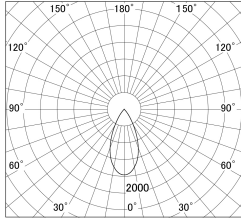

■ Lighting Distribution Curve (cd/1000 lm)