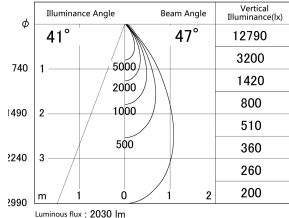

Item no. DD161-2545MB9030-TL

Series Name: AMMA Φ80 series Lens type adjustable Antiglare (DD161-AG)

■ Lighting Distribution Curve (cd/1000 lm)

Installation	Recessed mount
Type	High-efficiency antiglare type adjustable downlight
Fixture wattage	24W
Beam angle	47deg
Color Temp.	3000K
CRI	Ra>90
Luminous	2032 lm
Body	Die-castaluminumalloy
Body finish	N/A
Trim finish	Black
Reflector finish	Mirror
IP Rate	IP20
Light source	COB module
Input Voltage	AC220~240V
Dimming Type	Non-Dimmable
Certificate	CE,CCC
Cut Hole	80mm