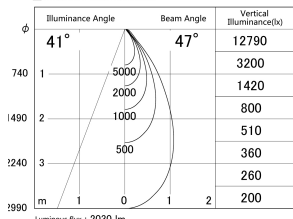

Item no. DD161-2545MB9030-TL

Series Name: AMMA Φ80 series Lens type adjustable Antiglare (DD161-AG)

■ Lighting Distribution Curve (cd/1000 lm)

Installation	Recessed mount
Type	High-efficiency antiglare type adjustable downlight
Fixture wattage	24W
Beam angle	47deg
Color Temp.	3000K
CRI	Ra>90
Luminous	2032 lm
Body	Die-castaluminumalloy
Body finish	N/A
Trim finish	Black
Reflector finish	Mirror
IP Rate	IP20
Light source	COB module
Input Voltage	AC220~240V
Dimming Type	Non-Dimmable
Certificate	CE,CCC
Cut Hole	80mm