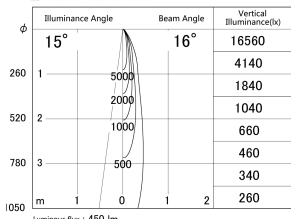

Item no. DD161-0515MB9035-TL

Series Name: AMMA Φ80 series Lens type adjustable Antiglare (DD161-AG)

■ Lighting Distribution Curve (cd/1000 lm)

Installation	Recessed mount
Type	High-efficiency antiglare type adjustable downlight
Fixture wattage	5W
Beam angle	16deg
Color Temp.	3500K
CRI	Ra>90
Luminous	452 lm
Body	Die-castaluminumalloy
Body finish	N/A
Trim finish	Black
Reflector finish	Mirror
IP Rate	IP20
Light source	COB module
Input Voltage	AC220~240V
Dimming Type	Non-Dimmable
Certificate	CE,CCC
Cut Hole	80mm