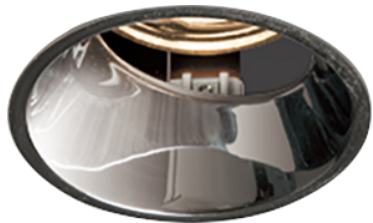

Item no. DD161-0520MB9035-TL

Series Name: AMMA Φ80 series Lens type adjustable Antiglare (DD161-AG)