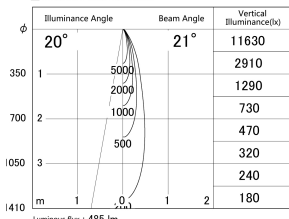

Item no. DD161-0520MB9035-TL

Series Name: AMMA Φ80 series Lens type adjustable Antiglare (DD161-AG)

■ Lighting Distribution Curve (cd/1000 lm)

Installation	Recessed mount
Type	High-efficiency antiglare type adjustable downlight
Fixture wattage	5W
Beam angle	21deg
Color Temp.	3500K
CRI	Ra>90
Luminous	484 lm
Body	Die-castaluminumalloy
Body finish	N/A
Trim finish	Black
Reflector finish	Mirror
IP Rate	IP20
Light source	COB module
Input Voltage	AC220~240V
Dimming Type	Non-Dimmable
Certificate	CE,CCC
Cut Hole	80mm