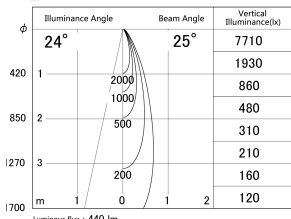

Item no. DD161-0525MB9035-TL

Series Name: AMMA Φ80 series Lens type adjustable Antiglare (DD161-AG)

■ Lighting Distribution Curve (cd/1000 lm)

Installation	Recessed mount
Type	High-efficiency antiglare type adjustable downlight
Fixture wattage	5W
Beam angle	25deg
Color Temp.	3500K
CRI	Ra>90
Luminous	439 lm
Body	Die-castaluminumalloy
Body finish	N/A
Trim finish	Black
Reflector finish	Mirror
IP Rate	IP20
Light source	COB module
Input Voltage	AC220~240V
Dimming Type	Non-Dimmable
Certificate	CE,CCC
Cut Hole	80mm