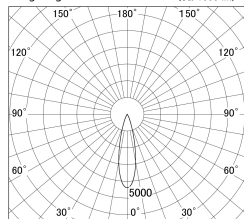

■ Lighting Distribution Curve (cd/1000 lm)