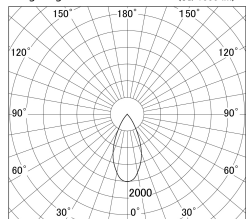

Installation	Recessed mount
Type	High-efficiency antiglare type adjustable downlight
Fixture wattage	5W
Beam angle	47deg
Color Temp.	3500K
CRI	Ra>90
Luminous	421 lm
Body	Die-castaluminumalloy
Body finish	N/A
Trim finish	Black
Reflector finish	Mirror
IP Rate	IP20
Light source	COB module
Input Voltage	AC220~240V
Dimming Type	Non-Dimmable
Certificate	CE,CCC
Cut Hole	80mm

■ Lighting Distribution Curve (cd/1000 lm)