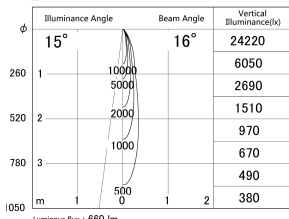

Item no. DD161-0815MB9035-TL

Series Name: AMMA Φ80 series Lens type adjustable Antiglare (DD161-AG)

■ Lighting Distribution Curve (cd/1000 lm)

Installation	Recessed mount
Type	High-efficiency antiglare type adjustable downlight
Fixture wattage	7.5W
Beam angle	16deg
Color Temp.	3500K
CRI	Ra>90
Luminous	661 lm
Body	Die-castaluminumalloy
Body finish	N/A
Trim finish	Black
Reflector finish	Mirror
IP Rate	IP20
Light source	COB module
Input Voltage	AC220~240V
Dimming Type	Non-Dimmable
Certificate	CE,CCC
Cut Hole	80mm