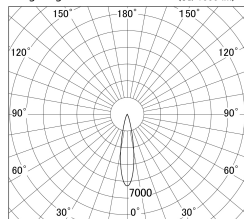

■ Lighting Distribution Curve (cd/1000 lm)