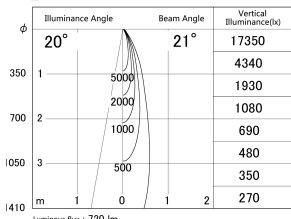

Item no. DD161-0820MB9035-TL

Series Name: AMMA Φ80 series Lens type adjustable Antiglare (DD161-AG)

■ Lighting Distribution Curve (cd/1000 lm)

Installation	Recessed mount
Type	High-efficiency antiglare type adjustable downlight
Fixture wattage	7.5W
Beam angle	21deg
Color Temp.	3500K
CRI	Ra>90
Luminous	722 lm
Body	Die-castaluminumalloy
Body finish	N/A
Trim finish	Black
Reflector finish	Mirror
IP Rate	IP20
Light source	COB module
Input Voltage	AC220~240V
Dimming Type	Non-Dimmable
Certificate	CE,CCC
Cut Hole	80mm