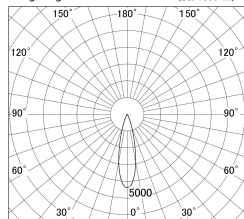

■ Lighting Distribution Curve (cd/1000 lm)