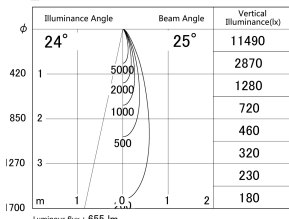

Item no. DD161-0825MB9035-TL

Series Name: AMMA Φ80 series Lens type adjustable Antiglare (DD161-AG)

■ Lighting Distribution Curve (cd/1000 lm)

Installation	Recessed mount
Type	High-efficiency antiglare type adjustable downlight
Fixture wattage	7.5W
Beam angle	25deg
Color Temp.	3500K
CRI	Ra>90
Luminous	654 lm
Body	Die-castaluminumalloy
Body finish	N/A
Trim finish	Black
Reflector finish	Mirror
IP Rate	IP20
Light source	COB module
Input Voltage	AC220~240V
Dimming Type	Non-Dimmable
Certificate	CE,CCC
Cut Hole	80mm