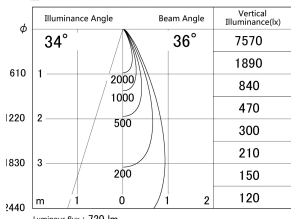

Item no. DD161-0835MB9035-TL

Series Name: AMMA Φ80 series Lens type adjustable Antiglare (DD161-AG)

■ Lighting Distribution Curve (cd/1000 lm)

Installation	Recessed mount
Type	High-efficiency antiglare type adjustable downlight
Fixture wattage	7.5W
Beam angle	36deg
Color Temp.	3500K
CRI	Ra>90
Luminous	721 lm
Body	Die-castaluminumalloy
Body finish	N/A
Trim finish	Black
Reflector finish	Mirror
IP Rate	IP20
Light source	COB module
Input Voltage	AC220~240V
Dimming Type	Non-Dimmable
Certificate	CE,CCC
Cut Hole	80mm