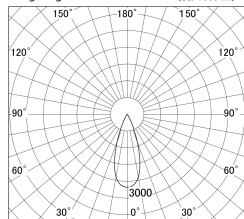

■ Lighting Distribution Curve (cd/1000 lm)