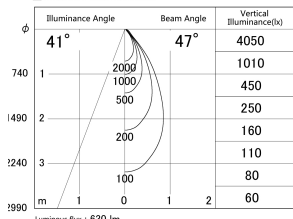

Item no. DD161-0845MB9035-TL

Series Name: AMMA Φ80 series Lens type adjustable Antiglare (DD161-AG)

■ Lighting Distribution Curve (cd/1000 lm)

Installation	Recessed mount
Type	High-efficiency antiglare type adjustable downlight
Fixture wattage	7.5W
Beam angle	47deg
Color Temp.	3500K
CRI	Ra>90
Luminous	628 lm
Body	Die-castaluminumalloy
Body finish	N/A
Trim finish	Black
Reflector finish	Mirror
IP Rate	IP20
Light source	COB module
Input Voltage	AC220~240V
Dimming Type	Non-Dimmable
Certificate	CE,CCC
Cut Hole	80mm