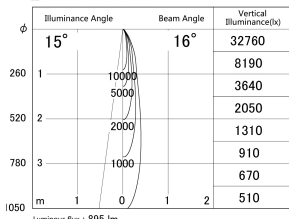

Item no. DD161-1015MB9035-TL

Series Name: AMMA Φ80 series Lens type adjustable Antiglare (DD161-AG)

■ Lighting Distribution Curve (cd/1000 lm)

Installation	Recessed mount
Type	High-efficiency antiglare type adjustable downlight
Fixture wattage	10.5W
Beam angle	16deg
Color Temp.	3500K
CRI	Ra>90
Luminous	894 lm
Body	Die-castaluminumalloy
Body finish	N/A
Trim finish	Black
Reflector finish	Mirror
IP Rate	IP20
Light source	COB module
Input Voltage	AC220~240V
Dimming Type	Non-Dimmable
Certificate	CE,CCC
Cut Hole	80mm