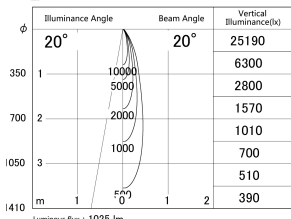

Item no. DD161-1020MB9035-TL

Series Name: AMMA Φ80 series Lens type adjustable Antiglare (DD161-AG)

■ Lighting Distribution Curve (cd/1000 lm)

Installation	Recessed mount
Type	High-efficiency antiglare type adjustable downlight
Fixture wattage	10.5W
Beam angle	20deg
Color Temp.	3500K
CRI	Ra>90
Luminous	1026 lm
Body	Die-castaluminumalloy
Body finish	N/A
Trim finish	Black
Reflector finish	Mirror
IP Rate	IP20
Light source	COB module
Input Voltage	AC220~240V
Dimming Type	Non-Dimmable
Certificate	CE,CCC
Cut Hole	80mm