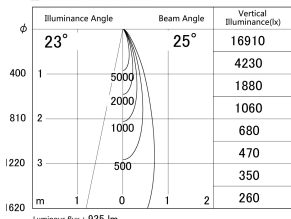

Item no. DD161-1025MB9035-TL

Series Name: AMMA Φ80 series Lens type adjustable Antiglare (DD161-AG)

■ Lighting Distribution Curve (cd/1000 lm)

Installation	Recessed mount
Type	High-efficiency antiglare type adjustable downlight
Fixture wattage	10.5W
Beam angle	25deg
Color Temp.	3500K
CRI	Ra>90
Luminous	937 lm
Body	Die-castaluminumalloy
Body finish	N/A
Trim finish	Black
Reflector finish	Mirror
IP Rate	IP20
Light source	COB module
Input Voltage	AC220~240V
Dimming Type	Non-Dimmable
Certificate	CE,CCC
Cut Hole	80mm