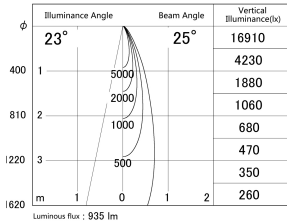

Item no. DD161-1025MB9035-TL

Series Name: AMMA Φ80 series Lens type adjustable Antiglare (DD161-AG)

■ Lighting Distribution Curve (cd/1000 lm)

Installation	Recessed mount
Type	High-efficiency antiglare type adjustable downlight
Fixture wattage	10.5W
Beam angle	25deg
Color Temp.	3500K
CRI	Ra>90
Luminous	937 lm
Body	Die-castaluminumalloy
Body finish	N/A
Trim finish	Black
Reflector finish	Mirror
IP Rate	IP20
Light source	COB module
Input Voltage	AC220~240V
Dimming Type	Non-Dimmable
Certificate	CE,CCC
Cut Hole	80mm