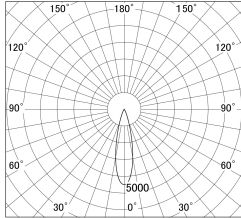

■ Lighting Distribution Curve (cd/1000 lm)