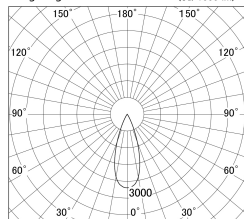

■ Lighting Distribution Curve (cd/1000 lm)