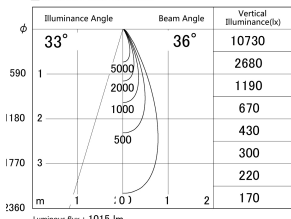

Item no. DD161-1035MB9035-TL

Series Name: AMMA Φ80 series Lens type adjustable Antiglare (DD161-AG)

■ Lighting Distribution Curve (cd/1000 lm)

Installation	Recessed mount
Type	High-efficiency antiglare type adjustable downlight
Fixture wattage	10.5W
Beam angle	36deg
Color Temp.	3500K
CRI	Ra>90
Luminous	1013 lm
Body	Die-castaluminumalloy
Body finish	N/A
Trim finish	Black
Reflector finish	Mirror
IP Rate	IP20
Light source	COB module
Input Voltage	AC220~240V
Dimming Type	Non-Dimmable
Certificate	CE,CCC
Cut Hole	80mm