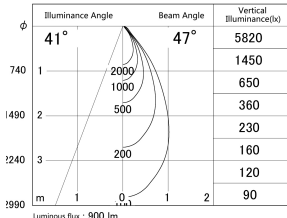

Item no. DD161-1045MB9035-TL

Series Name: AMMA Φ80 series Lens type adjustable Antiglare (DD161-AG)

■ Lighting Distribution Curve (cd/1000 lm)

Installation	Recessed mount
Type	High-efficiency antiglare type adjustable downlight
Fixture wattage	10.5W
Beam angle	47deg
Color Temp.	3500K
CRI	Ra>90
Luminous	900 lm
Body	Die-castaluminumalloy
Body finish	N/A
Trim finish	Black
Reflector finish	Mirror
IP Rate	IP20
Light source	COB module
Input Voltage	AC220~240V
Dimming Type	Non-Dimmable
Certificate	CE,CCC
Cut Hole	80mm