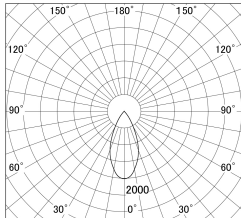

■ Lighting Distribution Curve (cd/1000 lm)