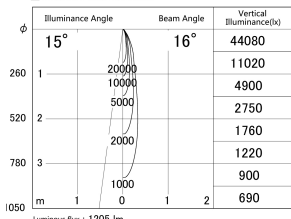

Item no. DD161-1515MB9035-TL

Series Name: AMMA Φ80 series Lens type adjustable Antiglare (DD161-AG)

■ Lighting Distribution Curve (cd/1000 lm)

Installation	Recessed mount
Type	High-efficiency antiglare type adjustable downlight
Fixture wattage	14W
Beam angle	16deg
Color Temp.	3500K
CRI	Ra>90
Luminous	1203 lm
Body	Die-castaluminumalloy
Body finish	N/A
Trim finish	Black
Reflector finish	Mirror
IP Rate	IP20
Light source	COB module
Input Voltage	AC220~240V
Dimming Type	Non-Dimmable
Certificate	CE,CCC
Cut Hole	80mm