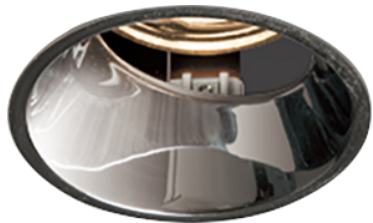

Item no. DD161-1515MB9035-TL

Series Name: AMMA Φ80 series Lens type adjustable Antiglare (DD161-AG)